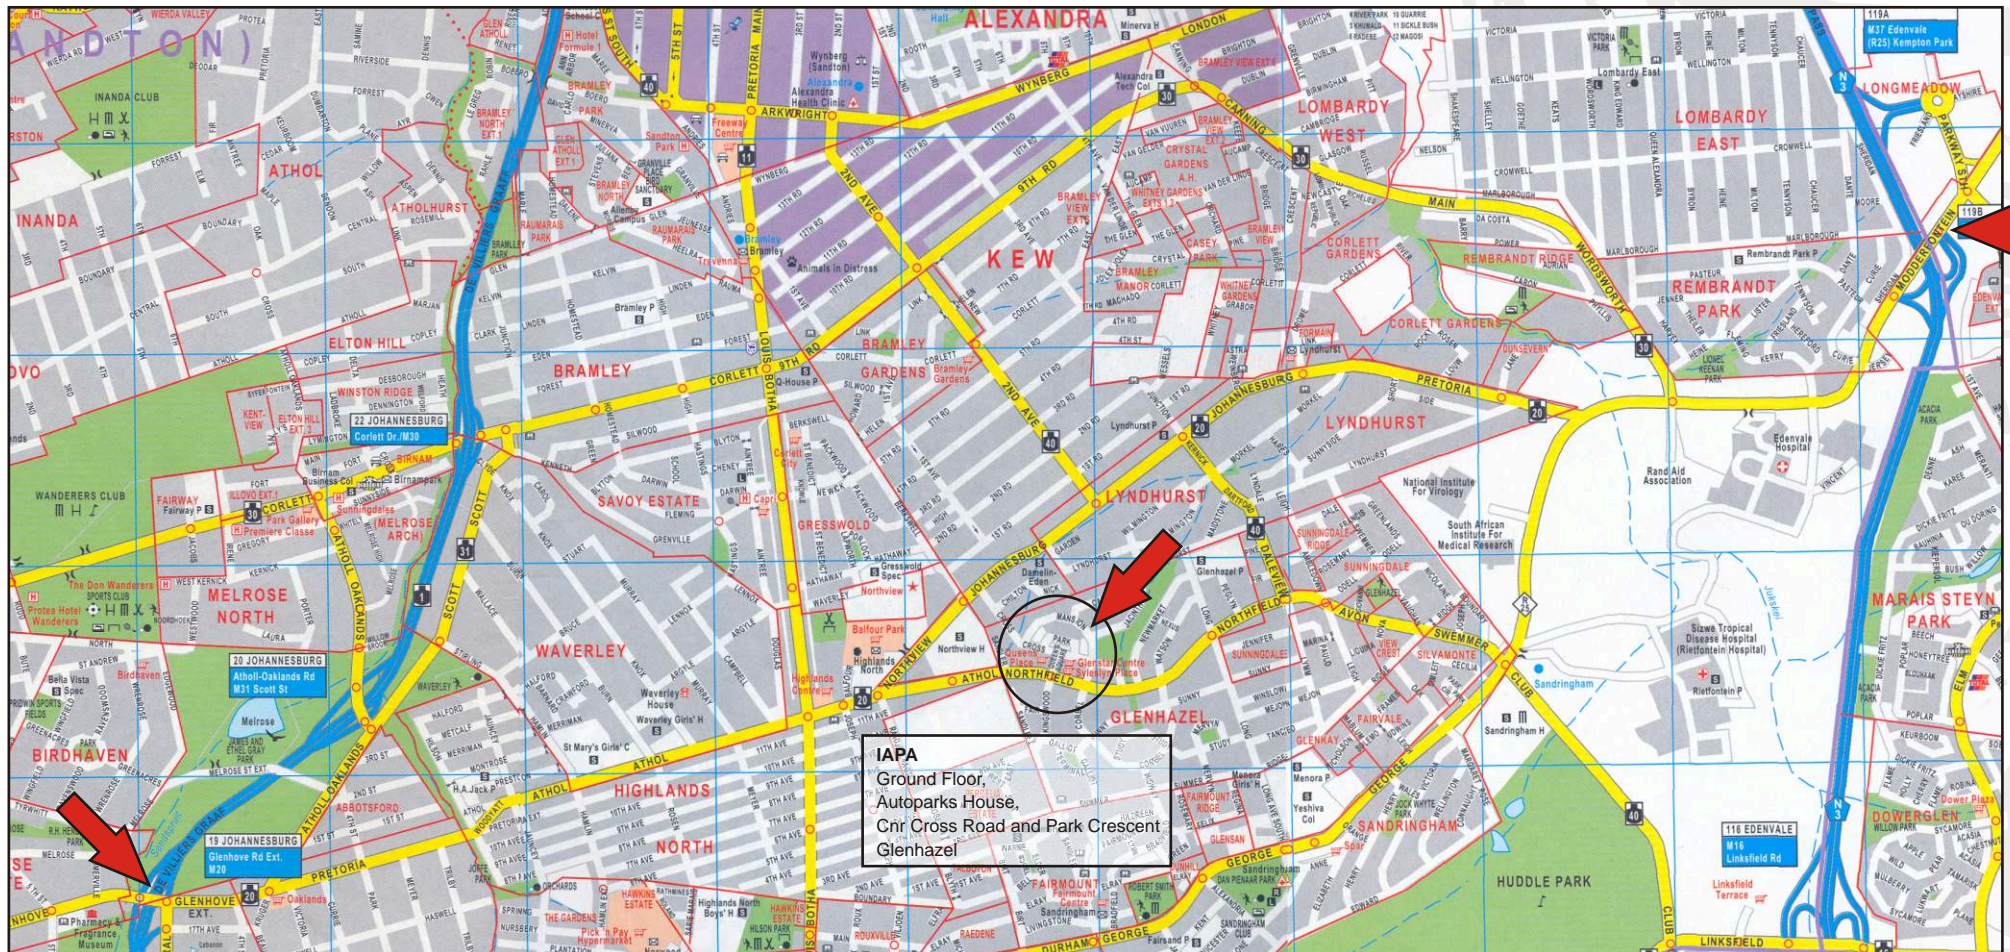

DIRECTIONS FROM M1

From the M1 N turn left off the highway, and from the M1 S turn right off the highway onto Corlett Drive. Go straight to Louis Botha Avenue and turn right, travel until you get Athol Road (Mc Donalds on your Right), turn left. Carry on straight until the road splits, keep to the left onto Johannesburg Road. Turn right into Cross road. Cross over the first stop street and turn left into Park Crescent.

Autoparks House is in your sight behind green steel palisade fence.

DIRECTIONS FROM N3

Take the N1 going south and turn onto the N3 at the Buccleuch interchange.

Take the Modderfontein turn off and turn left on the off-ramp. Travel +1.6km to Johannesburg road, turn right. Travel +- 3 km to Cross road, turn left. Cross over the first stop street and turn left into Park Crescent.

Autoparks House is on your right, behind a green steel palisade fence.

IAPA
Ground Floor,
Autoparks House,
Cnr Cross Road and Park Crescent
Glenhazel

IAPA Contact Details

Tel: +27 11 887 8593 Fax: +27 11 887 6672 Email: info@iapa.co.za

Independent member firm of the IAPA worldwide network.